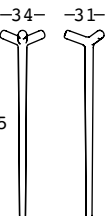

leaf + flower

design Emo Design

STRUTTURA/STRUCTURE

PE - Polietilene/Polyethylene
colore base/basic colour

LEAF

6252 - LEAF
6251 - FLOWER

FLOWER

GROSS WEIGHT:

6252 kg 1,4
6251 kg 2,4

DETAILS:

2 pcs. per imballo/
2 pcs. for pack