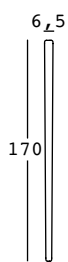

leaf + flower

design Emo Design

STRUTTURA/STRUCTURE

PE - Polietilene/Polyethylene
colore base/basic colour

LEAF

6252 - LEAF
6251 - FLOWER

FLOWER

GROSS WEIGHT:

6252 kg 1,4
6251 kg 2,4

DETAILS:

2 pcs. per imballo/
2 pcs. for pack