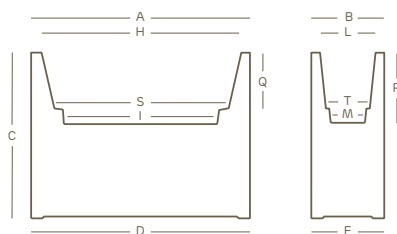

The lamps are supplied with a **light kit** already installed

The outdoor lamps are supplied with a **drainage tube**

The outdoor lamps have **drainage holes** inside and on the base of the item to allow excess water to flow away

versioni disponibili • available versions

kube high cassetta • plant box

kube high cassetta con ruote • plant box with castors

indoor	outdoor	rgb E27 indoor	rgb E27 outdoor	size	A • D	B • E	C	H	I	L	M	P	Q	S	T			indoor outdoor	rgb E27 in/out	
2745	2746	3109	3111	80	80	30	70	73	49	22	14	25	19	51	17	2 x A4629	1	15,2 kg	16,0 kg	(98)
2701	2702	3110	3112	100	100	40	70	90	70	30	19	34	30	72	24	2 x A4629	1	21,5 kg	22,4 kg	(98)

Le misure sono espresse in centimetri
Measures are understood in centimeters

colori • colors

(98) neutro
neutral

simbologia • symbols

kit fissaggio a terra
ground fixing kit

imballo minimo
minimum pack

euro3plast spa