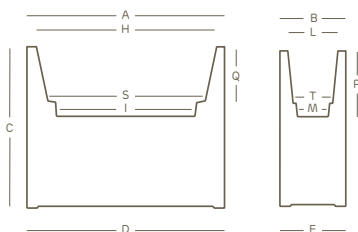

art.	size	A	B	C	D	E	H	I	L	M	P	Q	S	T				
2825	70	70,0	30,0	90,0	70,0	30,0	63,0	49,5	23,0	14,0	26,5	20,0	53,0	20,0	L 29,0	A4327	2 x A4629	1

Le misure sono espresse in centimetri
Measures are understood in centimeters

colori • colors

bianco white	tortora taupe	nero perla pearl black	nero - verde black - green
nero - arancio black - orange	cenere - bianco ashen - white	ruggine rust	

simbologia • symbols

	capacità terra soil capacity
	kit riserva d'acqua water reserve kit
	kit fissaggio a terra ground fixing kit
	imballo minimo minimum pack

euro3plast spa

viale del lavoro, 45
36048 ponte di barbarano (vi) • italy
tel +39 0444 788200 • fax +39 0444 788290

r.e.a. VI n. 125725
cap.soc € 3.000.000 int. vers.
pi/cf/vat (IT) 00331710244

www.euro3plast.com
info@euro3plast.com