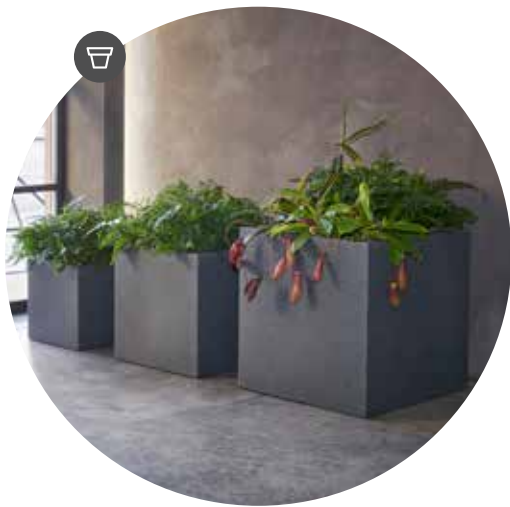

vaso • pot | style collection

kit riserva d'acqua water reserve kit	rifinito a mano hand-finished	soluzione espositiva display solution	kit fissaggio a terra ground fixing kit	cassetta vaso abbinati matching plant box pot

Disponibile kit riserva d'acqua
Water reserve kit available

versioni disponibili • available versions

kube vaso con ruote • pot with castors
kube vaso gloss • gloss pot
kube vaso gloss con ruote • gloss pot with castors