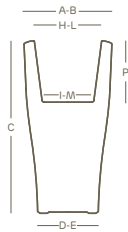

vaso quadro • square pot | style collection

	
rifinito a mano hand-finished	kit fissaggio a terra ground fixing kit

					
LLDPE	100% recyclable	lightweight	antishock	U.V. resistant	-65° C + 85° C resistant

versioni disponibili • available versions

quadrum vaso laccato • lacquered pot
quadrum lampada vaso • light pot

art.	size	A	B	C	D	E	H	I	L	M	P					
2419	37	37	37	73	26	26	29	22	29	22	27	L 16,0	A4629	1	87	69
2420	51	51	51	100	35	35	39	30	39	30	35	L 41,0	A4629	1	87	69

Le misure sono espresse in centimetri
Measures are understood in centimeters

colori • colors

87 nero perla
pearl black

69 avorio
ivory

simbologia • symbols

 capacità terra
soil capacity

 kit fissaggio a terra
ground fixing kit